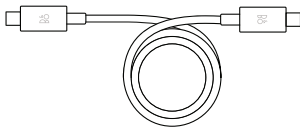

Bluetooth pairing

1.

2.

 Long press 2 secs.
(On one or both earphones.)

Charging

Box overview

Silicone

Comply™