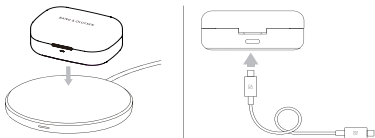

Bluetooth pairing

1.

2.

 Long press 2 secs.
(On one or both earphones.)

Charging

Box overview

Silicone

Comply™