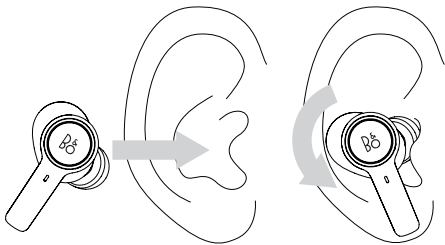

Beoplay Eleven

Quick Start Guide

Download the Bang & Olufsen App

I. Open case for automatic Bluetooth pairing

II. Set up in the Bang & Olufsen App

Insert earphones

Controls – Media

▶ Play/Pause	● Single tap	● Single tap
+ Volume		● ■ Double tap and hold
- Volume	● ■ Double tap and hold	
> Next	●● Double tap	●● Double tap
< Previous	●●● Triple tap	●●● Triple tap
Active Noise Cancellation, Transparency	■ Tap and hold (cycle)	■ Tap and hold (cycle)

Controls - Calls

 Accept call	● Single tap	● Single tap
 Decline/End call	●●● Double tap or triple tap	●●● Double tap or triple tap
+ Volume		●  Double tap and hold
- Volume	●  Double tap and hold	
Own Voice, Active Noise Cancellation	 Tap and hold (cycle)	 Tap and hold (cycle)

Single earphone operations

 Play/Pause	● Single tap	● Single tap
 Accept call	● Single tap	● Single tap
 Decline/End call	●●● Double tap or triple tap	●●● Double tap or triple tap
 Next	●● Double tap	●● Double tap
 Previous	●●● Triple tap	●●● Triple tap
Active Noise Cancellation, Transparency	▬ Tap and hold (cycle)	▬ Tap and hold (cycle)